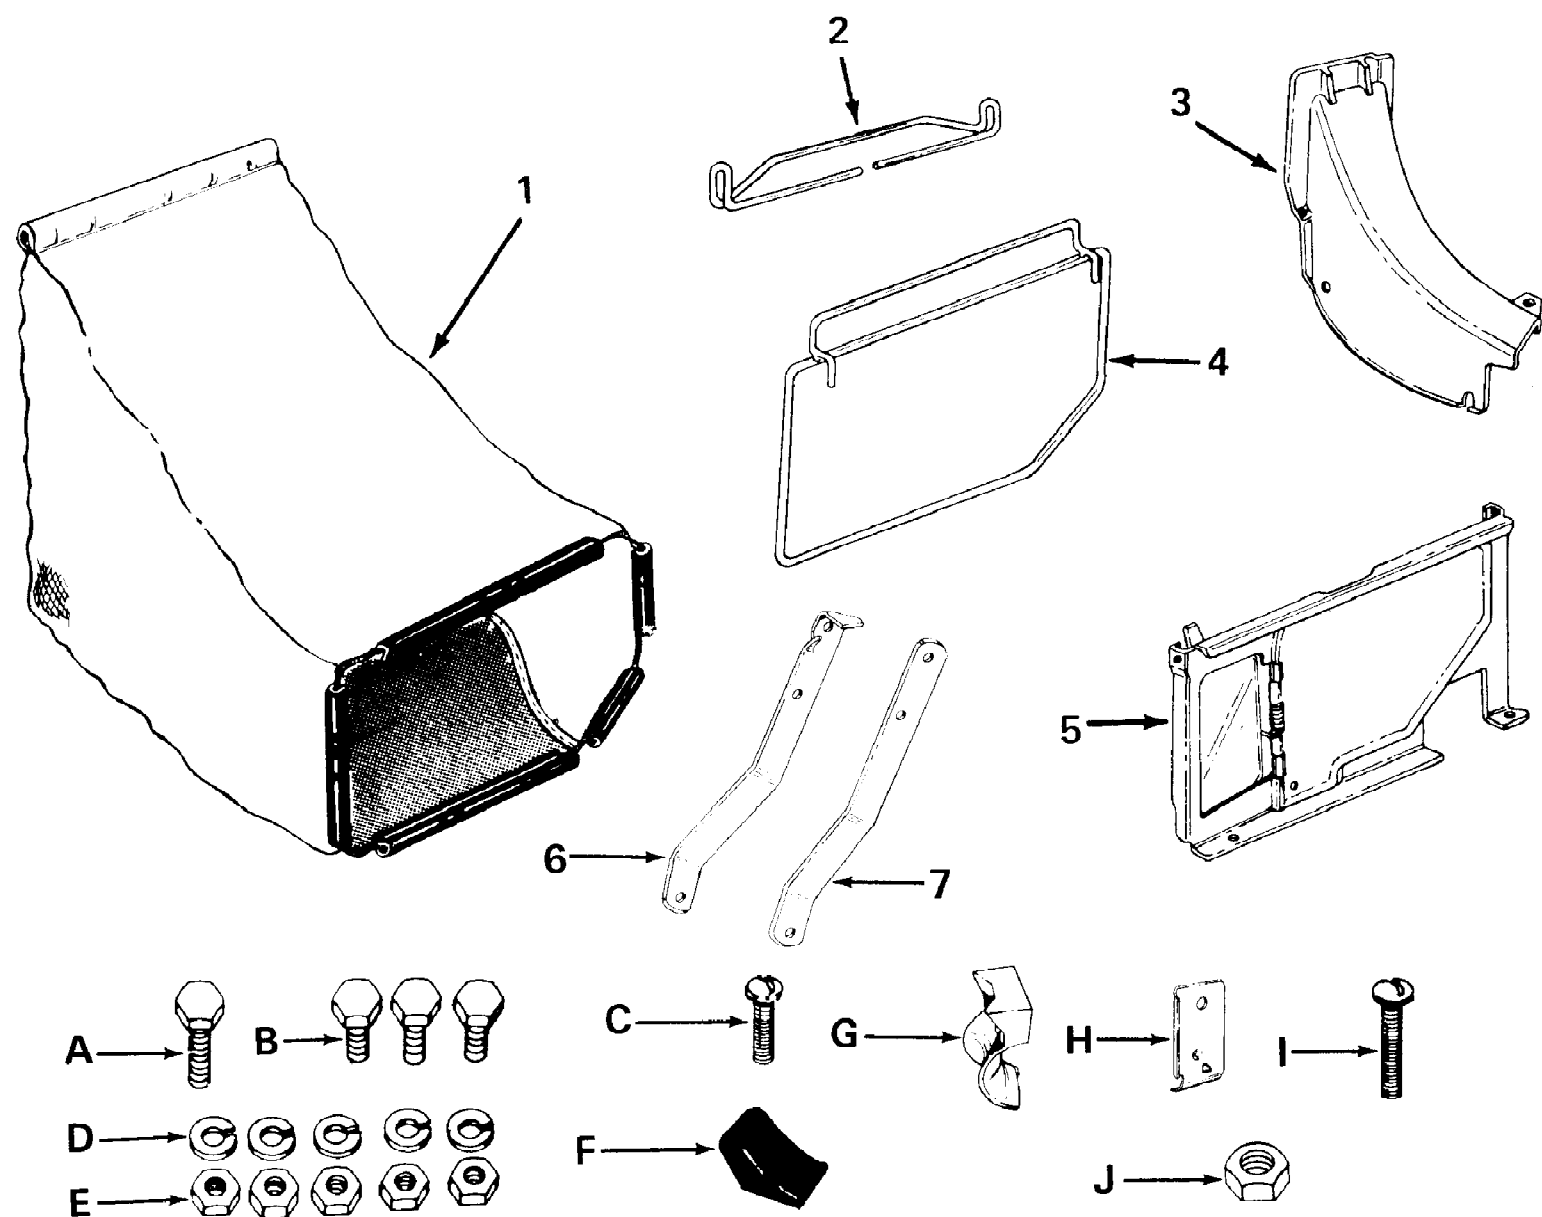

196-067-000 Top Discharge Grass Catcher (1986)
Top Discharge Grass Catcher Kit

196-067-000 Top Discharge Grass Catcher (1986)
Top Discharge Grass Catcher Kit

Page 2 of 2

Ref #	Part Number	Qty	S/P/F	Description
1	764-0212	1		Grass Bag
2	747-0495	1		Grass Catcher Handle
3	731-0733	1		Top Discharge Chute
4	747-0494	1		Front Catcher Frame
5	16149	1	S	Top Catcher Panel
6	16541	1	F	Panel Support Bracket
7	16129	1	S/F	Panel Support Bracket
A	710-0258	1	S	Hex Bolt 1/4-20 x 5/8" Lg.*
B	710-0289	3	S	Hex Bolt 1/4-20 x 1/2" Lg.*
C	710-0286	1	/P/F	Truss Machine Screw 1/4-20 x 1/2 Lg.*
D	736-0329	5	S	Lock Washer 1/4" I.D.*
E	712-0287	5	S	Hex Nut 1/4-20 Thread*
F	720-0208	1		Door Grip
G	751-0434	1	S/F	Rope Guide Half
H	732-0528	1	F	Rope Retainer Clip
I	710-0166	1	S/F	Truss Machine Screw 1/4-20 x 1.0" Lg.*
J	712-0267	1	S/F	Hex Nut 5/16-18 Thread*